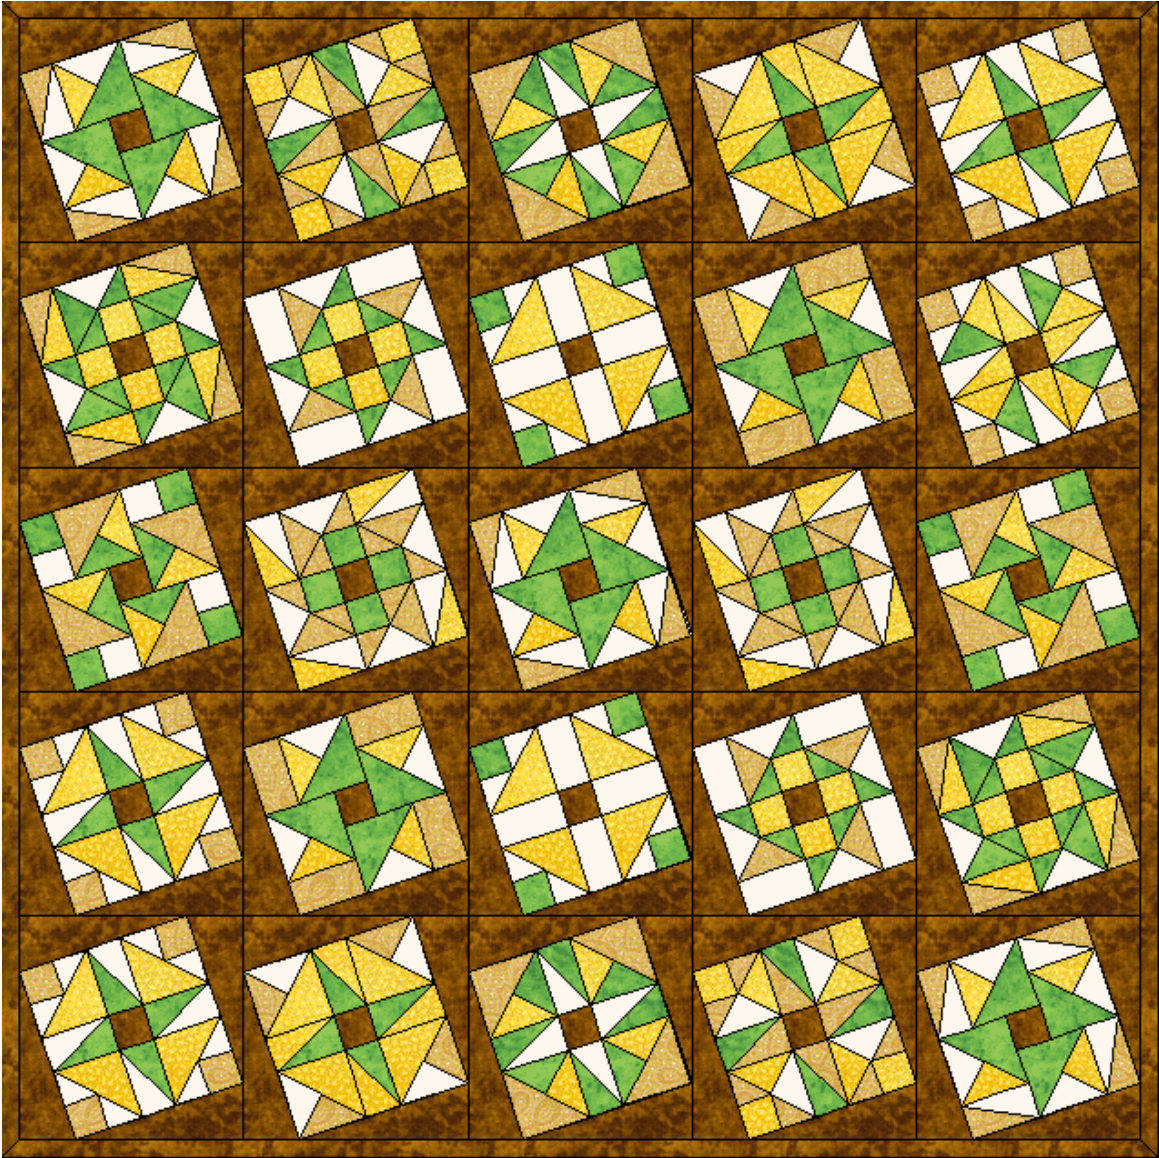

**PINWHEEL SQUARE DANCE
BOM9**

Finished size approximately 67 x 67 inches.

P.O. Box 395, Coos Bay, OR 97420
541-888-2838
www.MandLdesigns.com

© 2010, Linda Laney, all rights reserved. No part of this pattern may be reproduced in any form or by any means without written permission from the designer.

Fabric Requirements: (We used scraps in brown, beige, gold, green, and yellow.)

Color 1 2-3/4 yards

Color 2 1 yard

Color 3 1 yard

Color 4 1 yard

Color 5 1 yard

Cut 7 strips 1-1/2 inches x width of fabric from fabric 1. Set aside for border.

Finished block size is 10 inches before block border.

Finished block size with twisted block border is 13 inches.